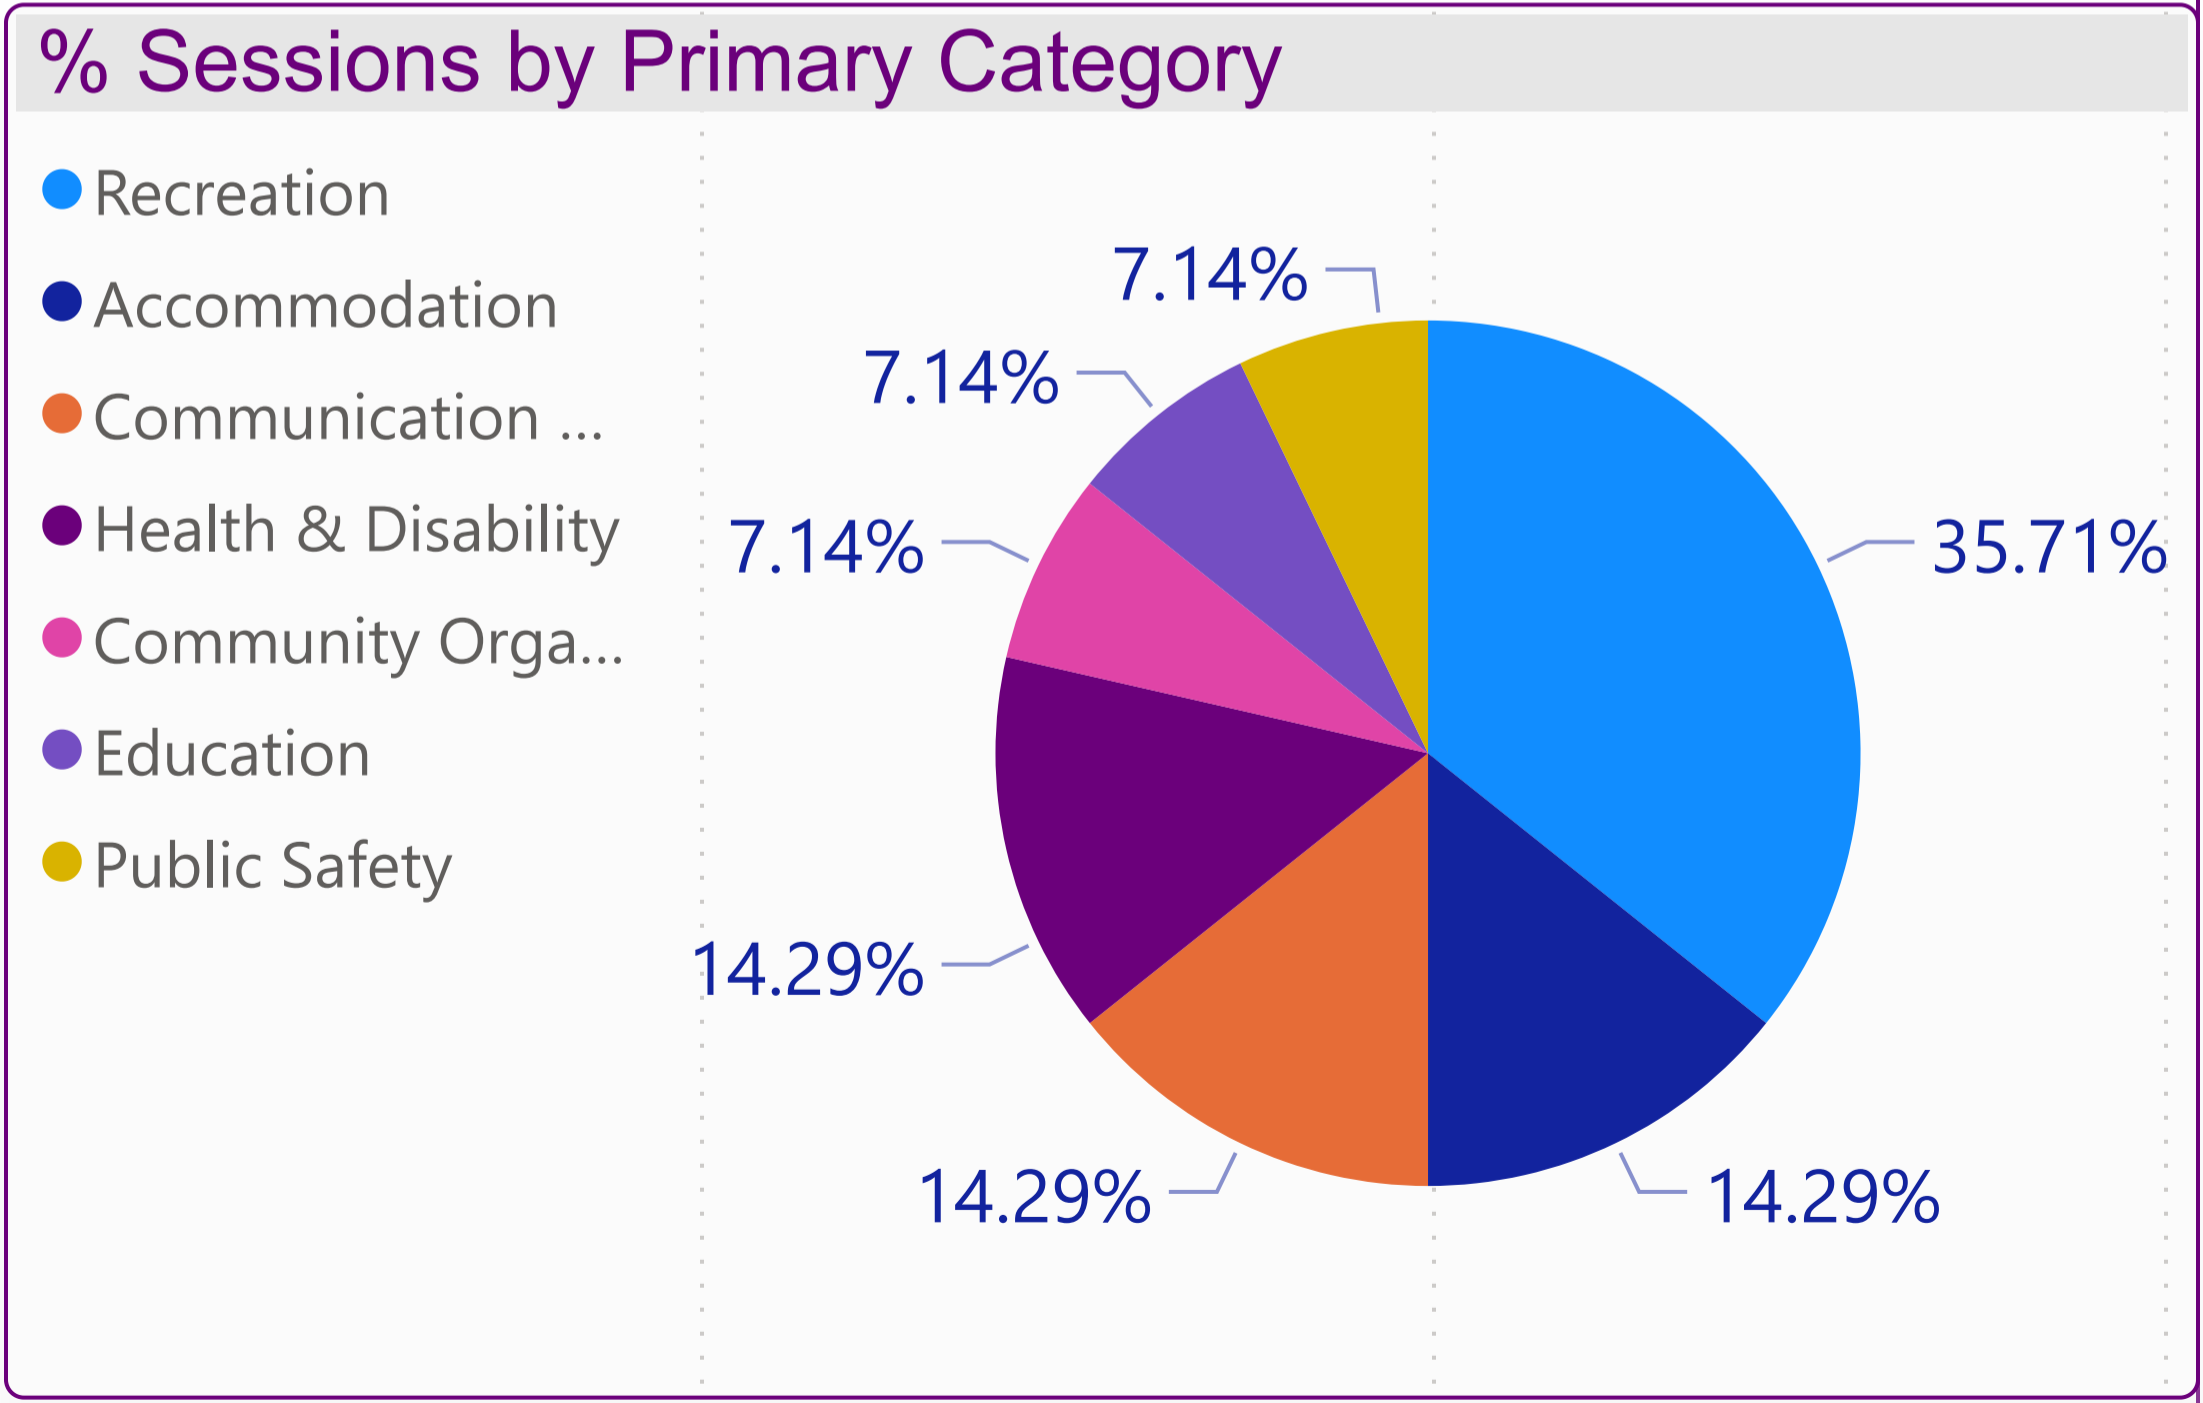

Cleve Council - Organisation Count by Primary Category (FY 2021-2022)

Cleve Council - Organisation Count by Primary Category (FY 2021-2022)

Crestview Hostel
 Ports Football and Netball Club
 Mid Eyre Medical Practice - Cleve
 Cleve District Hospital & Aged Care
 Arno Bay Visitor Information Outlet
 Arno Bay Yacht Club
 Driver Reviver SA - Cleve
 Cleve Area School
 Eastern Eyre Health & Aged Care - Cleve
 Cleve Visitor Information Outlet
 Cleve School Community Library
 Arno Bay Post Office
 Eyre Peninsula Dressage Club
 Cleve LPO