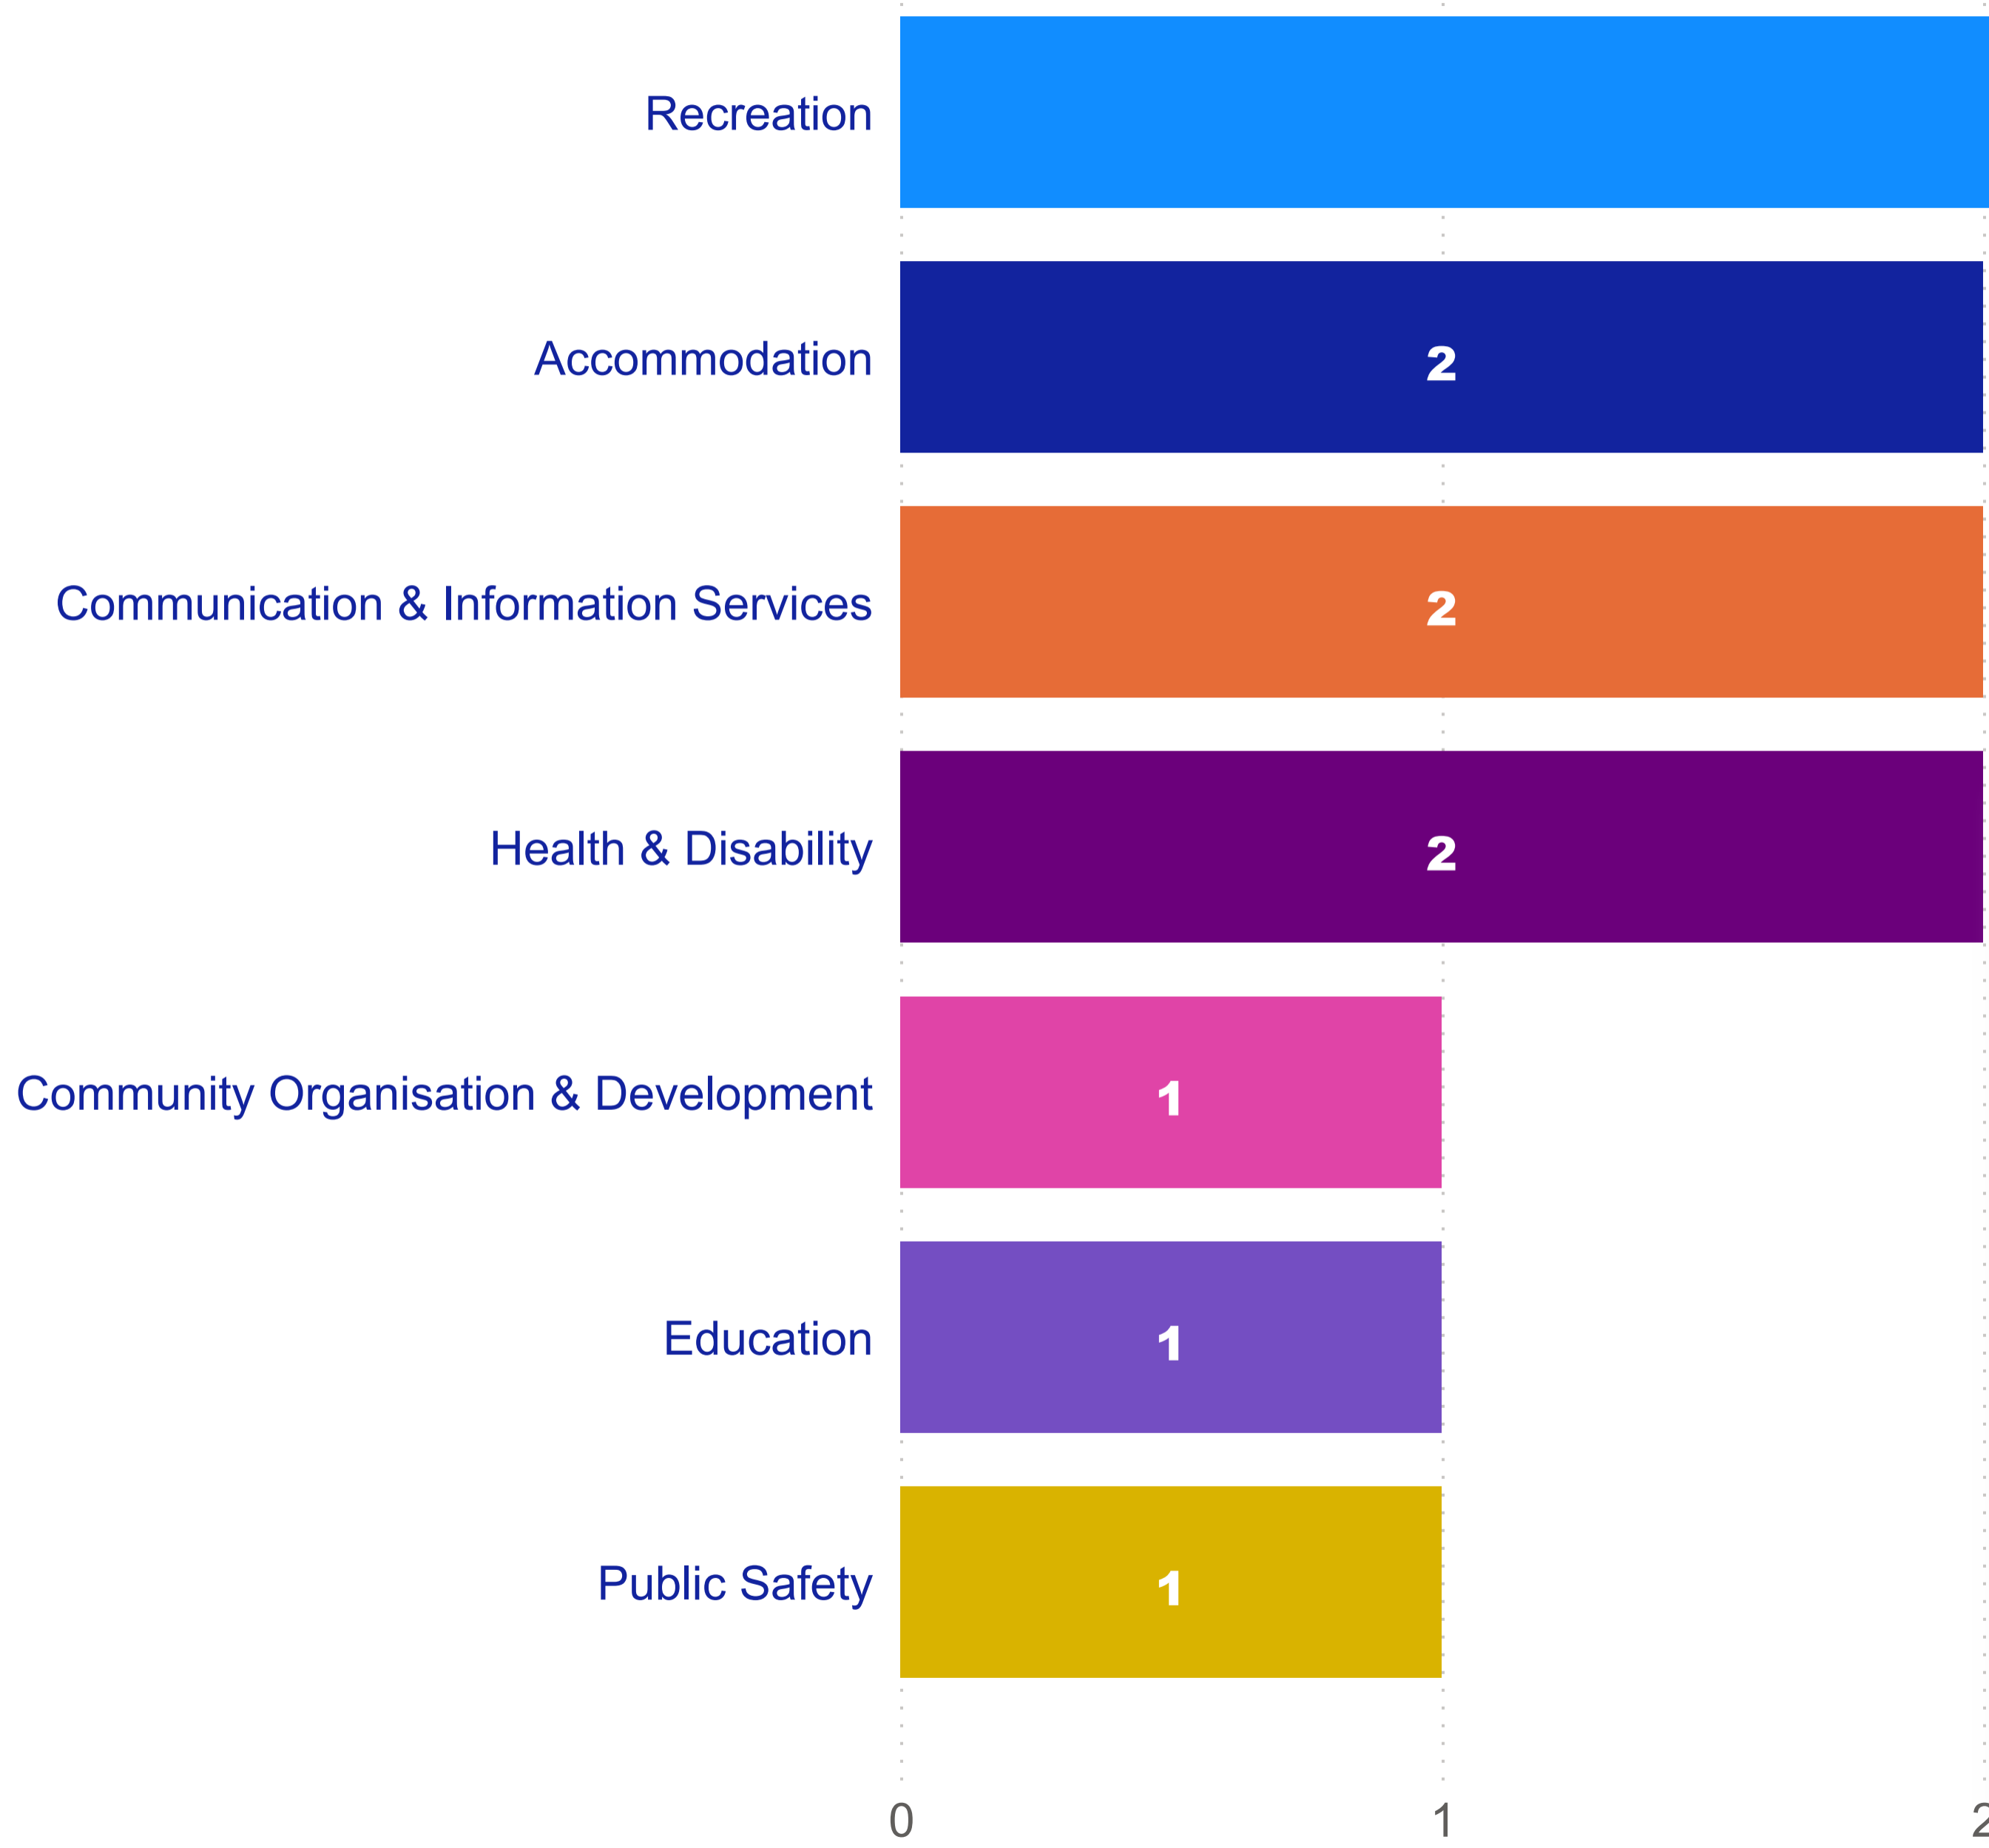

Cleve Council - Organisation Count by Primary Category (FY 2021-2022)

Cleve Council - Organisation Count by Primary Category (FY 2021-2022)

Crestview Hostel
 Ports Football and Netball Club
 Mid Eyre Medical Practice - Cleve
 Cleve District Hospital & Aged Care
 Arno Bay Visitor Information Outlet
 Arno Bay Yacht Club
 Driver Reviver SA - Cleve
 Cleve Area School
 Eastern Eyre Health & Aged Care - Cleve
 Cleve Visitor Information Outlet
 Cleve School Community Library
 Arno Bay Post Office
 Eyre Peninsula Dressage Club
 Cleve LPO

FY 2021-2022

Primary Category, Organisation

- ▶ Accommodation
- ▶ Communication & Information Services
- ▶ Community Organisation & Development
- ▶ Education
- ▶ Health & Disability
- ▶ Public Safety
- ▶ Recreation

Organisation	Sessions
Arno Bay Post Office	2
Arno Bay Visitor Information Outlet	10
Arno Bay Yacht Club	9
Cleve Area School	8
Cleve District Hospital & Aged Care	13
Cleve LPO	1
Cleve School Community Library	3
Cleve Visitor Information Outlet	6
Crestview Hostel	112
Driver Reviver SA - Cleve	9
Eastern Eyre Health & Aged Care - Cleve Campus	8
Eyre Peninsula Dressage Club	2
Mid Eyre Medical Practice - Cleve	52
Total	294