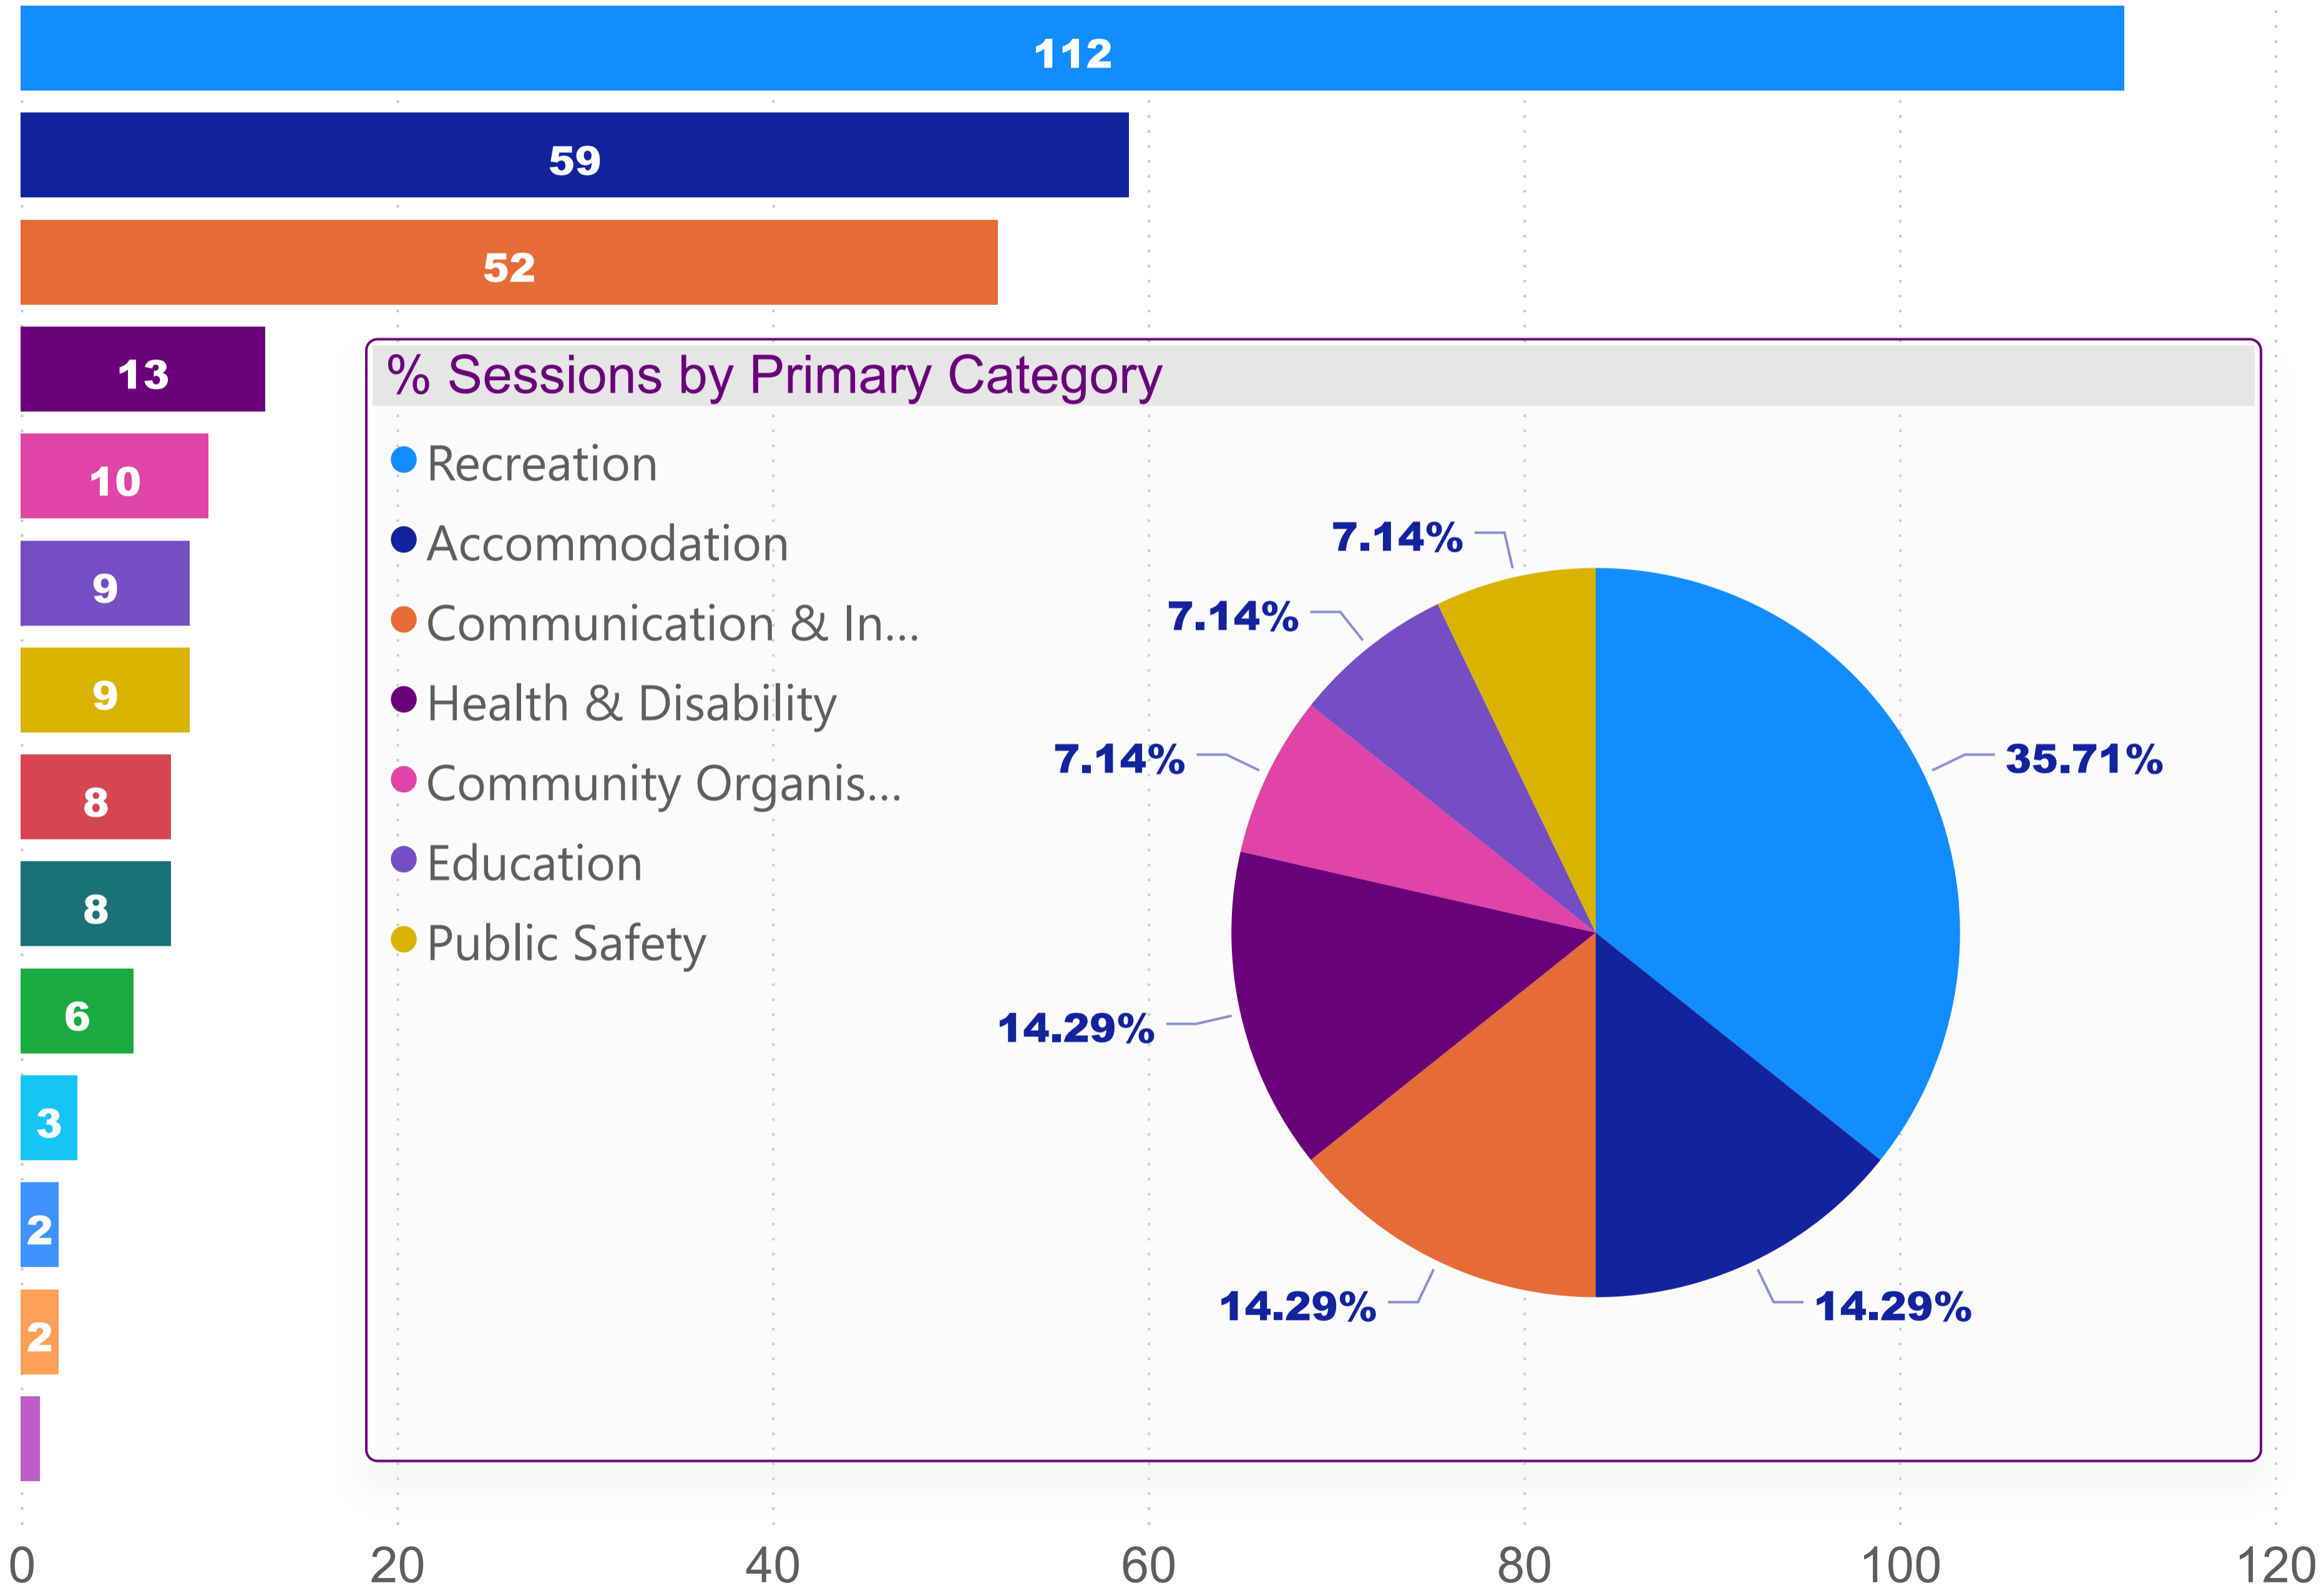

Cleve Council - Organisation Count by Primary Category (FY 2021-2022)

Cleve Council - Organisation Count by Primary Category (FY 2021-2022)

Crestview Hostel
 Ports Football and Netball Club
 Mid Eyre Medical Practice - Cleve
 Cleve District Hospital & Aged Care
 Arno Bay Visitor Information Outlet
 Arno Bay Yacht Club
 Driver Reviver SA - Cleve
 Cleve Area School
 Eastern Eyre Health & Aged Care - Cleve
 Cleve Visitor Information Outlet
 Cleve School Community Library
 Arno Bay Post Office
 Eyre Peninsula Dressage Club
 Cleve LPO